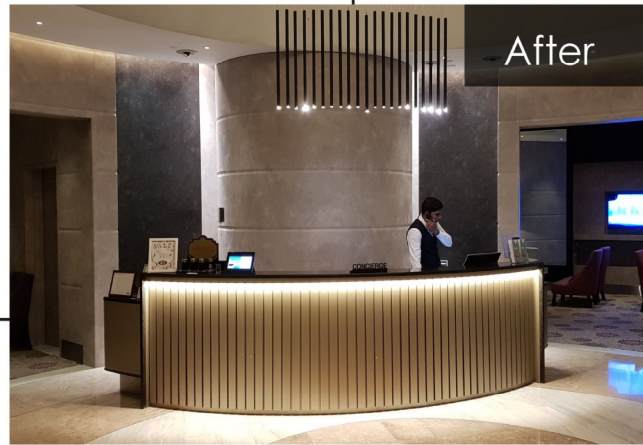

# Highlighted Projects

Sheraton MOE Dubai

Using Di-Noc to totally change the way the counter looks without moving or changing its location