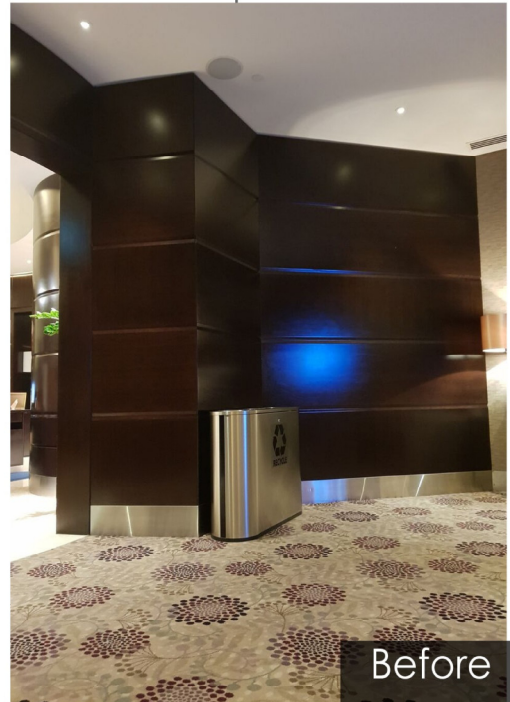

Highlighted Projects

Sheraton MOE Dubai

Mostly all of the walls were covered with wooden slates and it was hard to renovate without removing them