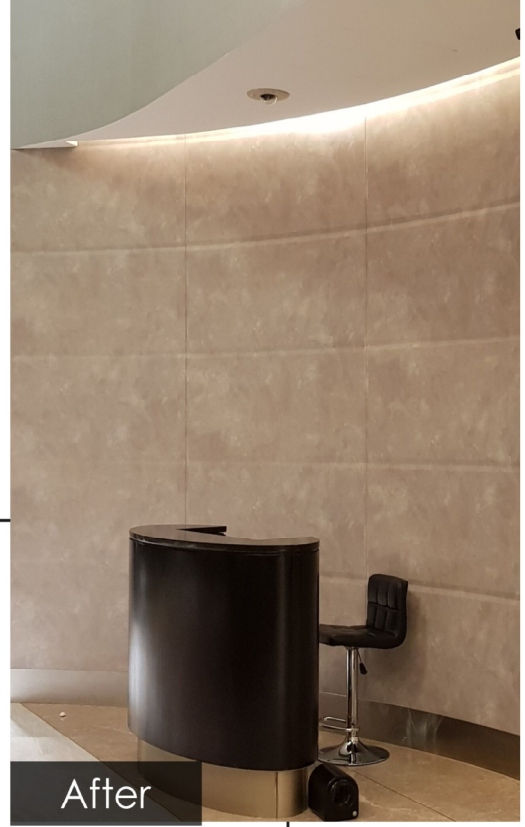

Highlighted Projects

Sheraton MOE Dubai

Total Renovation of counter background